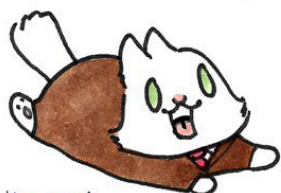

HOW DO YOU DRAW?

The basics:

Sketch out a fluffy football shape for Lupin's head.

Add a horse-shoe shape for the body.

Triangle ears.

Two oval eyes.

Three half circles to start his mouth.

Finish that smile. :D

Suit up!

Add arms, paws, and a tail.

Ink those lines.

Add a little color!

Play around with some poses!

Lupin on the go!

Resting.

Snoozing.