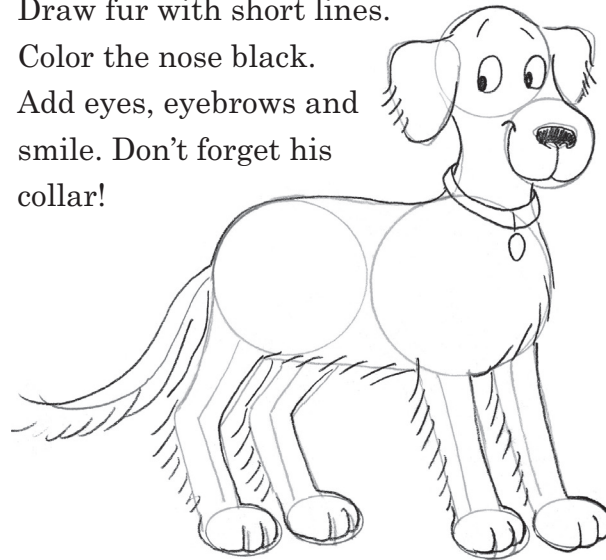

## Step 1

Draw two circles for King's head and two circles for his body.  
Draw ovals for the paws.  
Add lines for the legs and the tail.

## Step 2

Draw lines to join the shapes.

## Step 3

Add triangles for the ears and nose.  
Add lines on paws.

## Step 4

Draw fur with short lines.  
Color the nose black.  
Add eyes, eyebrows and smile. Don't forget his collar!